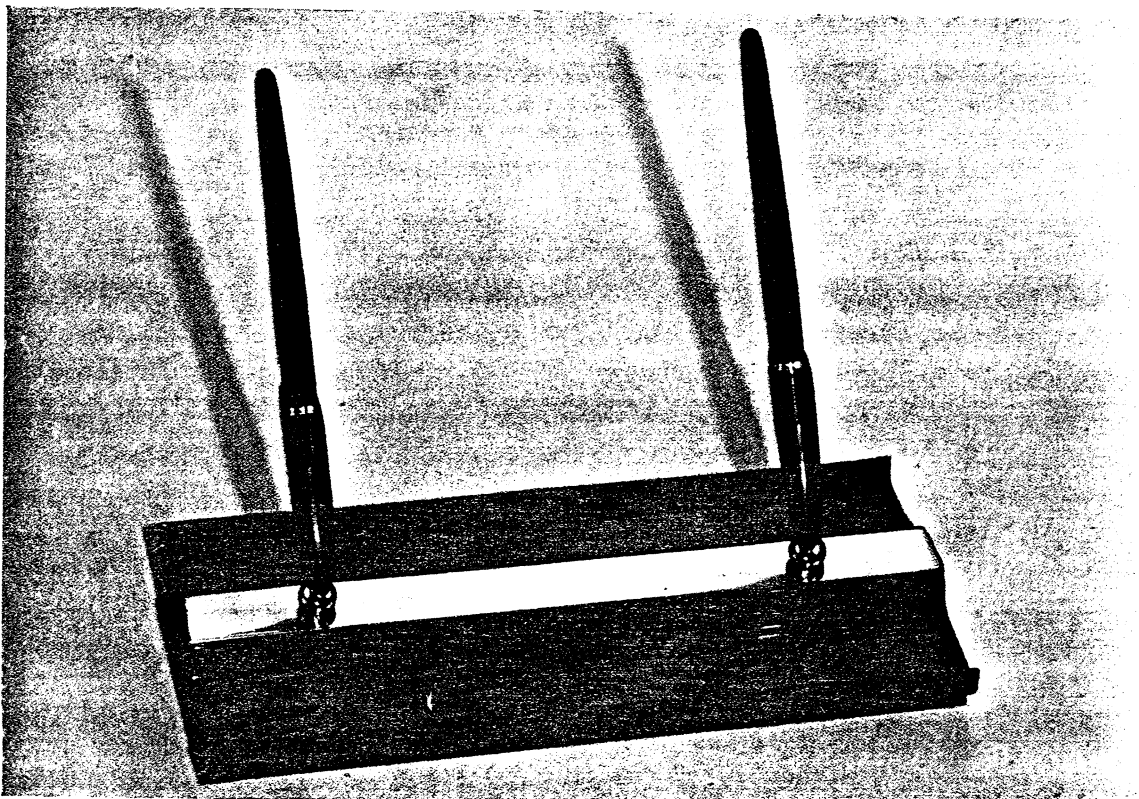

MODEL NO. 90-203

Black anodized aluminum with gold colored trim.
Two black "51" pens and holders, 4½ x 10" . . . . . $35.00.